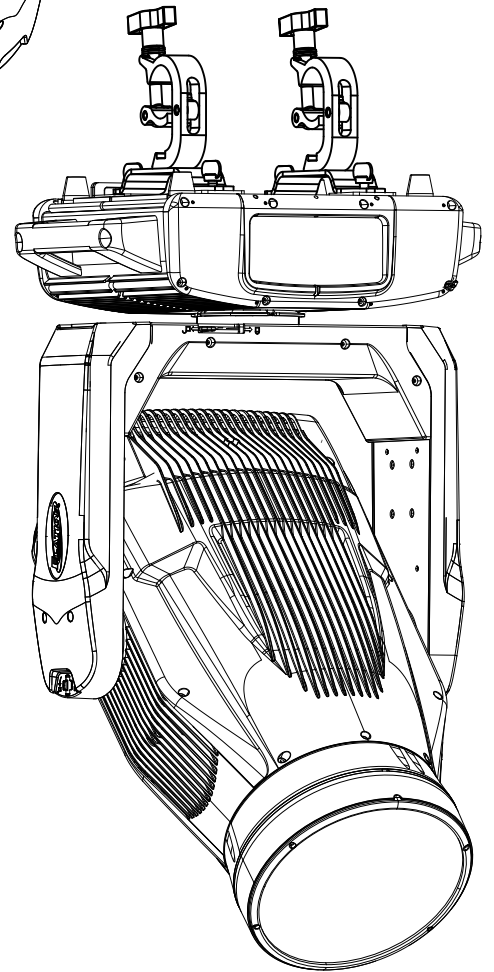

©ELATION all rights reserved. Information contained within this drawing is proprietary and confidential. Any reproduction and/or distribution of any part of this drawing without the written consent of Elation Professional is strictly prohibited. Diagrams and/or measurements herein subject to change without notice.

TITLE:		ELATION PROTEUS BRUTUS		DATE:		220825	
SCALE:	TOL:	.XX(.X)	.XXX(.XX)	ANGLE:			
NONE	±	-	-	-			