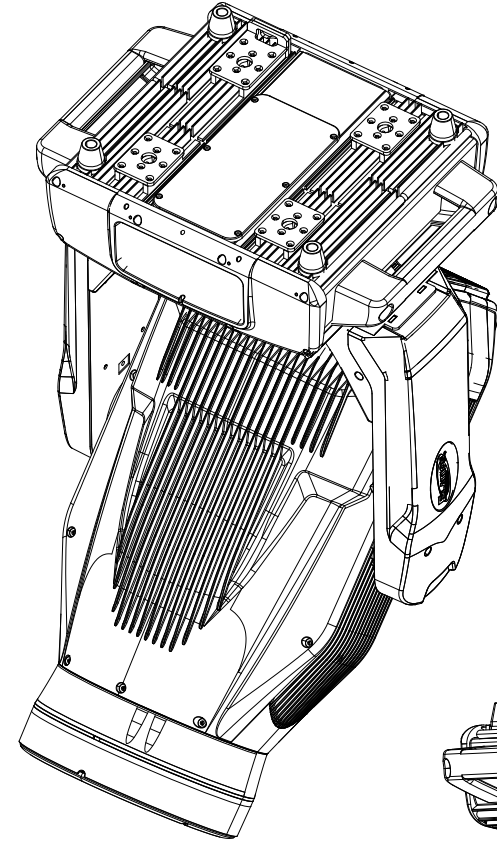

©ELATION all rights reserved. Information contained within this drawing is proprietary and confidential. Any reproduction and/or distribution of any part of this drawing without the written consent of Elation Professional is strictly prohibited. Diagrams and/or measurements herein subject to change without notice.

TITLE:		ELATION PROTEUS BRUTUS		DATE:		220825	
SCALE:	TOL:	.XX(.X)	.XXX(.XX)	ANGLE:			
NONE	±	-	-	-			